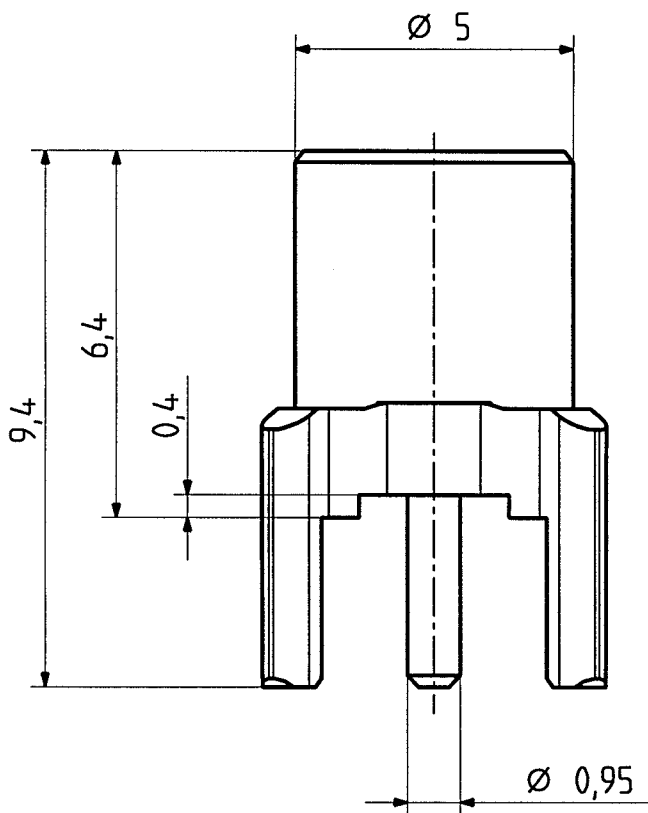

	date	sign
drawn	21.01.99	4427/GAR
checked	30.3.99	4587/JL
approved	22.4.99	4587/JL

mounting hole

H+S 701 448,05

scale

8 : 1

HUBER + SUHNER RFX

dimensions in mm

drawing number

4.13.31355

Index

a

OZ drawing : OZ.98.4.13.6064