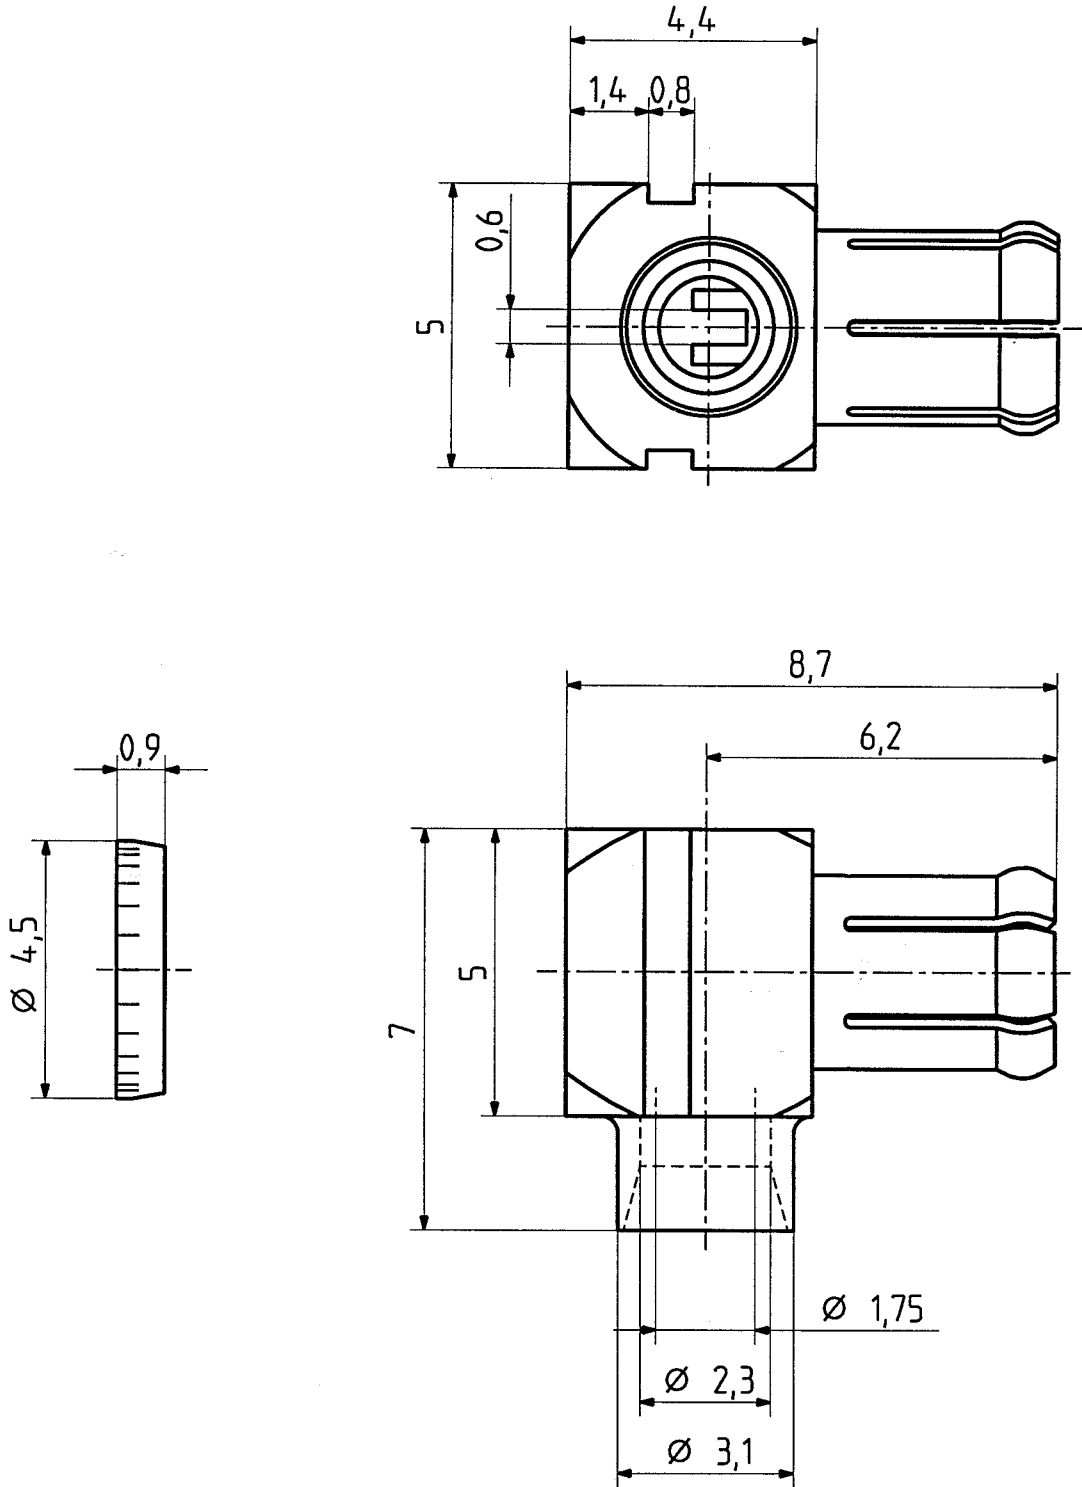

type : 16 MCX-50-2-104

	date	sign
drawn	28.05.98	4540/PM
checked	30.3.99	4587/JL
approved	22.4.99	4587/JL

scale

8:1

HUBER + SUHNER RFX

drawing number

4.13.31179

index

a

dimensions in mm

OZ drawing :