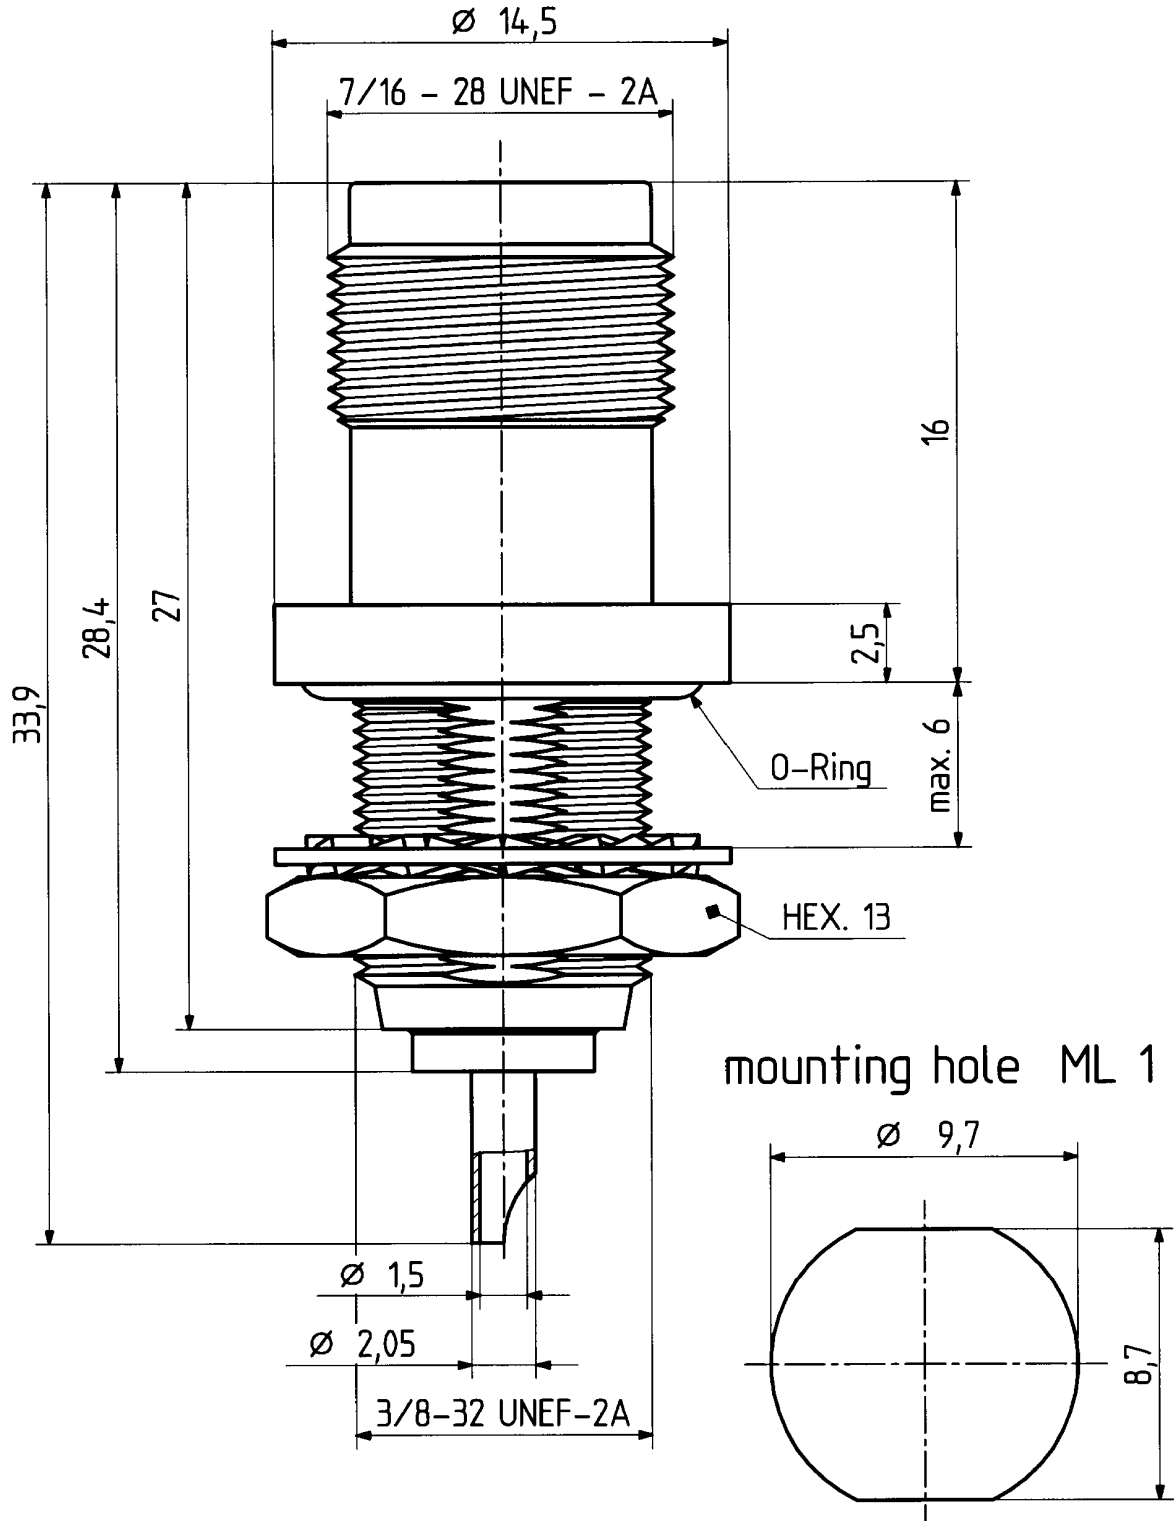

	date	sign
drawn	21.07.00	4726/KRI
checked	21.7.00	4718/YuB.
approved	27.7.00	4719/YuB.

H+S 701 4.4.8.05

scale
4,5 : 1
⚠ Ⓢ

HUBER + SUHNER RFX

dimensions in mm

drawing number
4.13.33356

OZ drawing :

Index
a