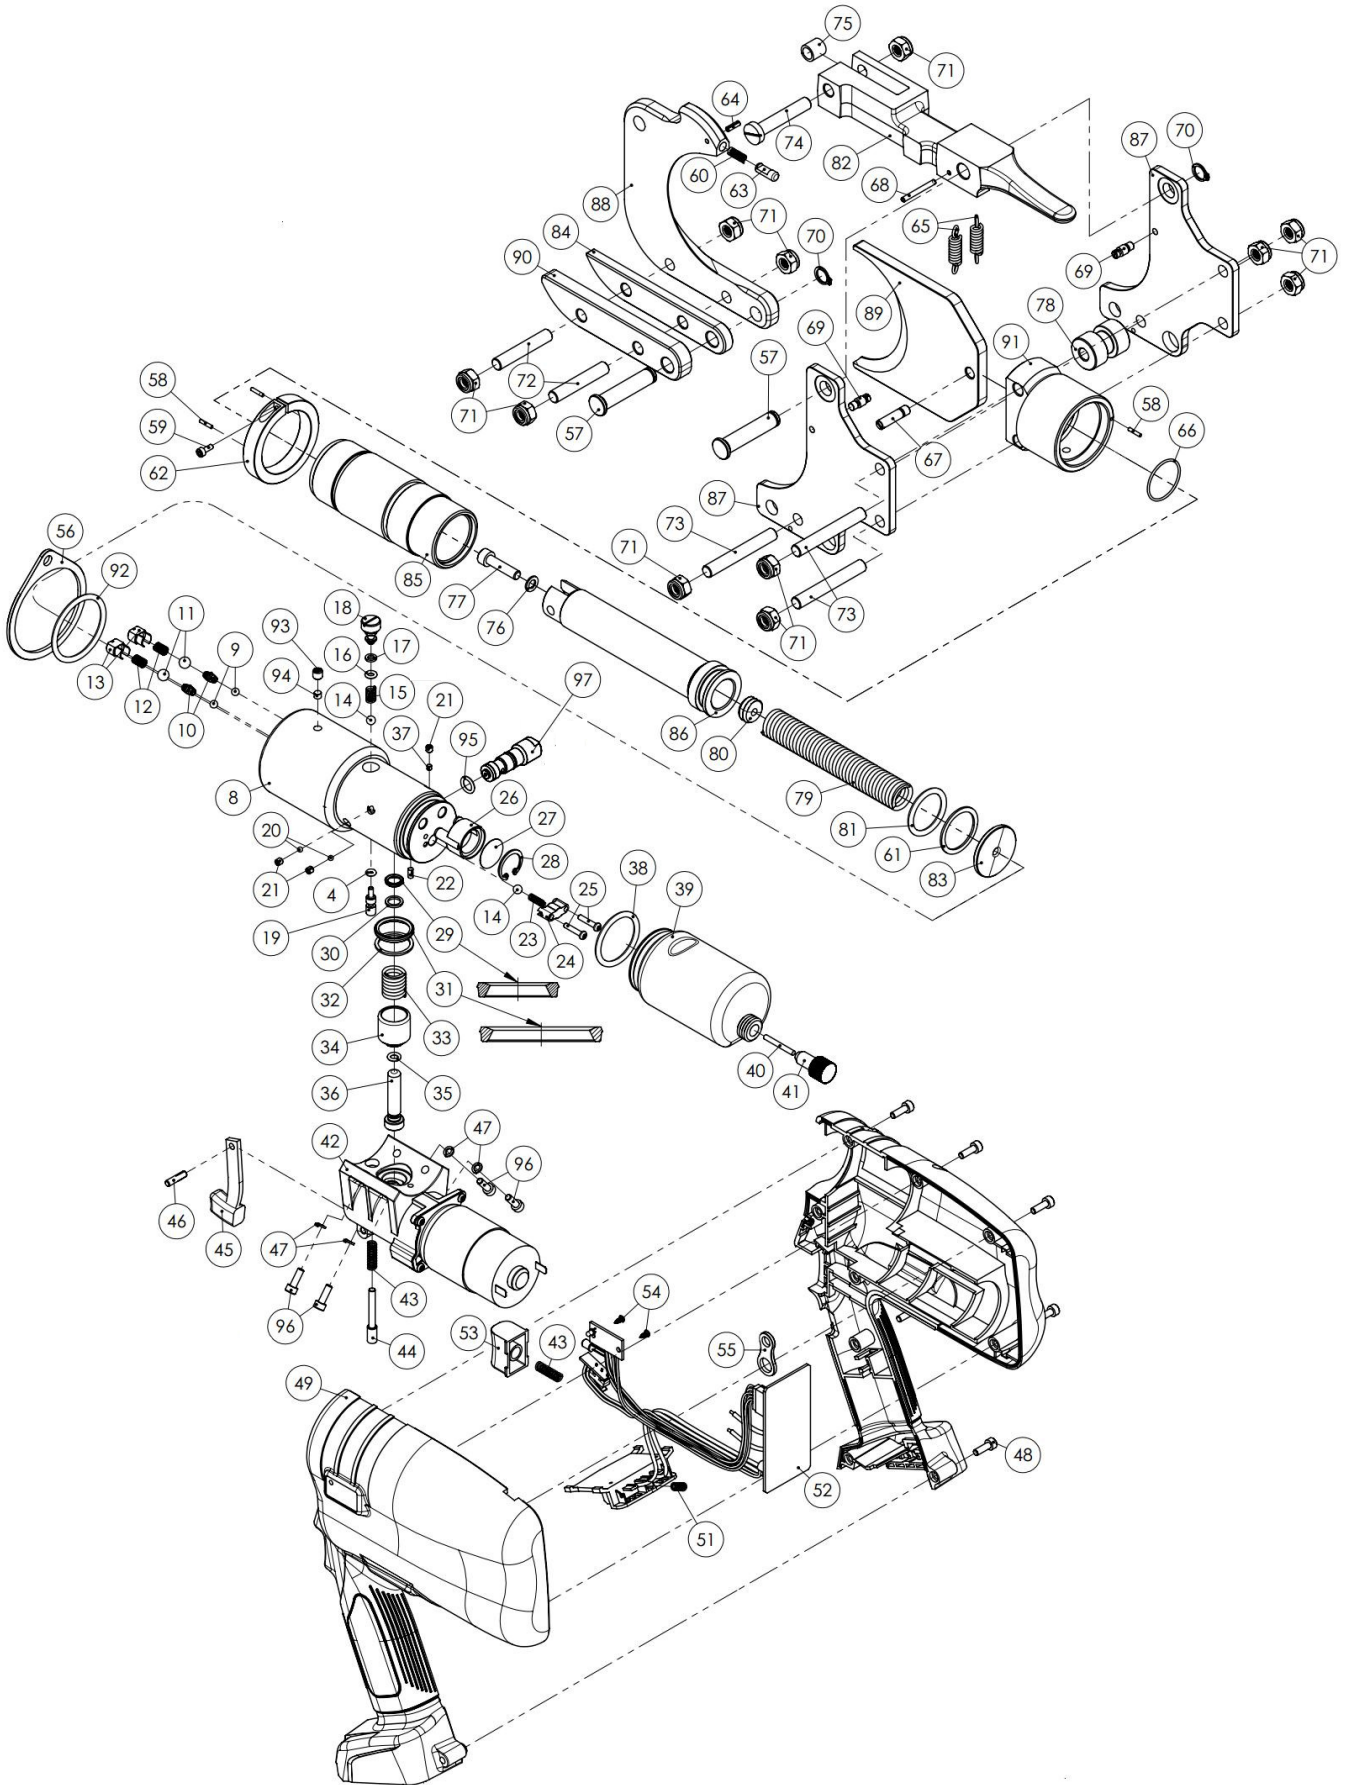

NGBT CC85: Parts Guide

No.	Parts	Q'ty	No.	Parts	Q'ty
4	O RING	1	53	TRIGGER	1
8	CYLINDER	1	54	SCREW	2
9	BALL	2	55	FIGURE LINK	1
10	COMPRESSION SPRING	2	56	BELT LINK	1
11	BALL	2	57	HINGE PIN	2
12	COMPRESSION SPRING	2	58	PIN	3
13	VALVE SCREW	2	59	SCREW	1
14	BALL	2	60	COMPRESSION SPRING	1
15	COMPRESSION SPRING	1	61	BACK UP RING	1
16	O RING	1	62	STOP COLLAR	1
17	BACK UP RING	1	63	ARRESTING PIN	1
18	VALVE SCREW	1	64	SPRING PIN	1
19	RELEASE VALVE STEM	1	65	SPRING	2
20	BALL	2	66	O RING	1
21	SCREW	3	67	LOCATING SCREW	1
22	LOCK PIN	1	68	SPRING PIN	1
23	COMPRESSION SPRING	1	69	ARRESTING PIN	2
24	SPRING SEAT	1	70	CRESCENT	2
25	SCREW	2	71	NUT	11
26	SOLID FILTER	1	72	STUD BOLT	2
27	OIL SCREEN	1	73	STUD BOLT	3
28	RETAINING RING	1	74	BOLT	1
29	SEAL	1	75	BUSHING	1
30	BACK UP RING	1	76	COPPER WASHER	1
31	SEAL	1	77	SCREW	1
32	BACK UP RING	1	78	ROLLER	1
33	COMPRESSION SPRING	1	79	RAM SPRING	1
34	STOP COLLAR	1	80	SPRING CONNECTOR	1
35	O RING	1	81	O RING	1
36	PUMPING PSITON	1	82	LATCH	1
37	COPPER WASHER	1	83	SPRING CONNECTOR	1
38	O RING	1	84	BLADE GUIDE	1
39	OIL RESERVOIR	1	85	CYLINDER	1
40	MAGNETIC BAR	1	86	MAIN PISTON	1
41	FILLER CAP	1	87	SUPPORT PLATE	2
42	MOTOR & GEAR SET	1	88	FIXED BLADE	1
43	COMPRSSION SPRING	2	89	MOVING BLADE	1
44	EXTENSION LEVER	1	90	BLADE GUIDE	1
45	RELEASE LEVER	1	91	CYLINDER COVER	1
46	CONICAL PIN	1	92	O RING	1
47	SPRING WASHER	4	93	SCREW	1
48	SCREW	9	94	COPPER PIN	1
49	HOUSING	1	95	O RING	1
51	COMPRESSION SPRING	1	96	SCREW	4
52	PRINTED CIRCUIT BOARD	1	97	RELIEF VALVE SET	1