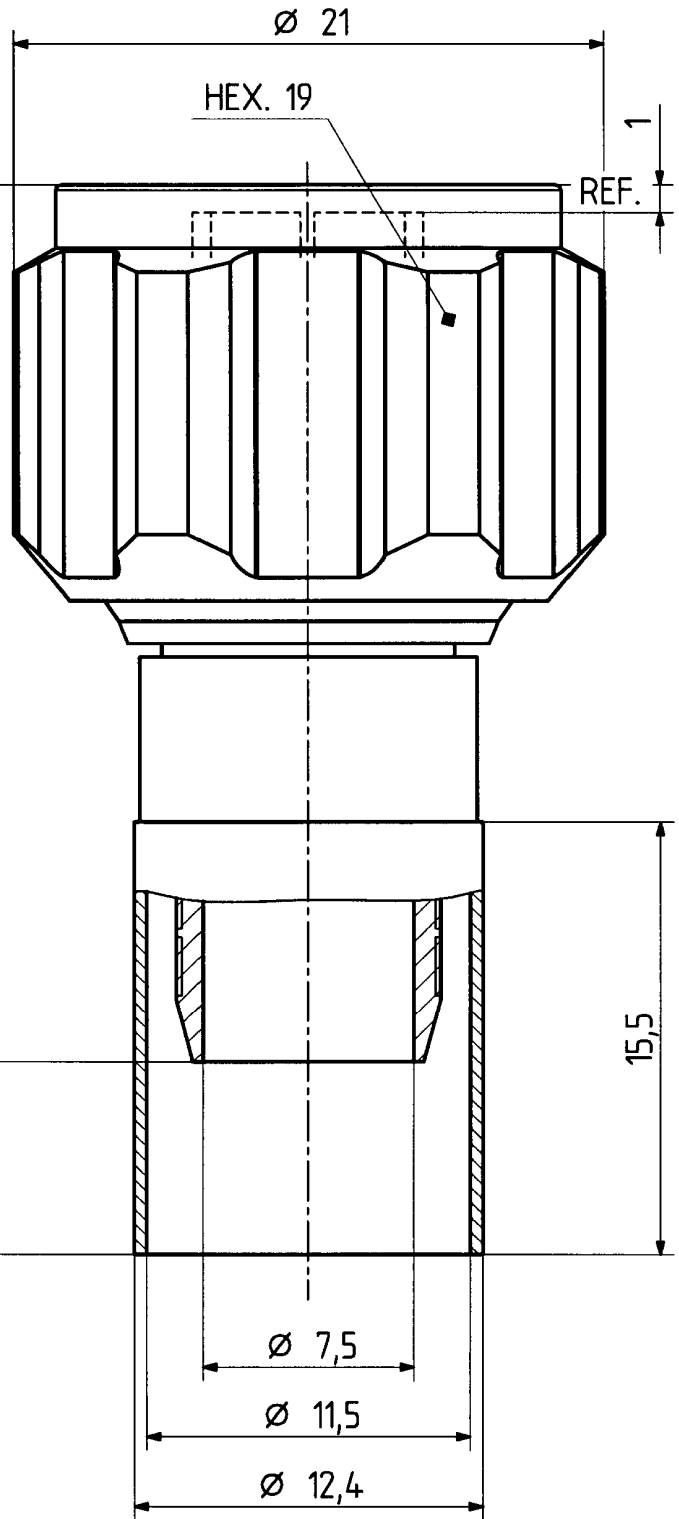

	date	sign
drawn	27.06.00	4515/CHU
checked	B.OYCO	4776/Born
approved	B.OYCO	4776/Born

cable shortening dimension

scale 1:1

38,4

31,5

scale

4:1

HUBER + SUHNER RFX

drawing number

4.13.24335

Index

b

dimensions in mm

OZ drawing :