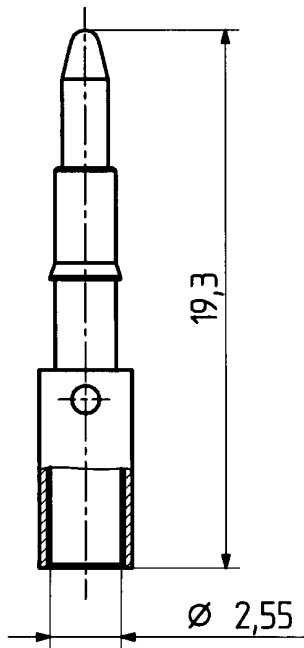

	date	sign
drawn	27.06.00	4515/CHU
checked	B.OYCO	4776/Born
approved	B.OYCO	4776/Born

cable shortening dimension

scale 1:1

38,4

31,5

scale

4:1

HUBER + SUHNER RFX

drawing number

4.13.24335

Index

b

dimensions in mm

OZ drawing :